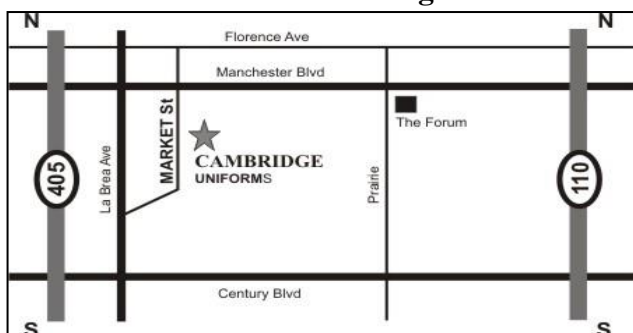

Boys

Navy Twill Pants w/logo	Classroom Brand	
	4-7	$ 16.99
	8-16	$ 19.99
	28-40	$ 25.99
	A+ Brand	
	4-7	$ 21.99
	8-16	$ 24.99
	26H-38H	$ 29.99
	28-38	$ 29.99

Navy Walking Shorts w/logo	Classroom Brand	
	4-7	$ 14.99
	8-16	$ 16.99
	18-20	$ 17.99
	28-42	$ 21.99
	A+ Brand	
	4-7	$ 19.99
	8-16	$ 21.99
	28-38	$ 24.99

Blue Oxford Shirts w/logo Formal Wear For Mass	A+ Brand	
	4-6	$ 22.99
	8-20	$ 24.99
	S-XL	$ 27.99

Navy Tie	11"	$ 6.99
	14"	$ 6.99
	18"	$ 7.99
Navy Cross Tie	One Size	$ 7.99

Girls

100% poly Plaid Jumper	2-18	$ 34.99
	12H-18H	$ 39.99
	k-5th	

100% poly Plaid Skirt	7-18	$ 34.99
	12H-18H	$ 39.99
	6th-8th	

100% poly Plaid Skort	2-20	$ 34.99
	all grades	

Peterpan Blouse w/logo	A+ Brand	
	4-6	$ 12.99
	7-16	$ 13.99
	AXS-AXL	$ 15.99
	k-8th	

White Over Blouses	30-44	$ 17.99
	46-50	$ 18.99
	W/logo	
6th-8th for mass		

Navy Twill Pants w/logo	Classroom Brand	
	Youth	4-6 $ 16.99
		7-16 $ 19.99
	jr.	2-16 $ 23.99
		17-22 $ 25.99

Navy Twill Walking Shorts w/logo	Classroom Brand	
	Youth	4-6 $ 14.99
		7-16 $ 16.99
	jr.	2-16 $ 21.99
	W/logo	

Royal or White Knee High	3 x $9.99

Boys & Girls

Grey Polo w/logo * School Logo Mandatory	Classroom Brand	
	Youth	all sizes $ 15.99
	Adult	S-XL $ 18.99
Casual Wear		

Royal / Gold Track Jacket W/ Front & Back Logo	Youth	all sizes $ 45.99
	Adult	S-XL $ 47.99

Royal Cardigan Sweaters	Youth	all sizes $ 35.99
	Adult	S-XL $ 40.99
		2XL-3XL $ 45.99
W/Logo		

Royal Colorado JKT	Youth	all sizes $ 40.99
	adult	XS-XL $ 45.99
W/Logo		

Cambridge Offers Revenue Sharing Program with your school

Store Location: 220 S. Market St. Inglewood, CA 90301
Tel: 310-673-3131 (Corner of Manchester & Market St.)

Store Hours

Regular Hours
Mon ~ Sat 10am ~ 6:30pm
Sun 10am ~ 5pm
*Closed on most major Holidays
During Aug.1 ~Sept.3rd Mon ~ Sat 9am ~ 7pm
Sun 9am ~ 6pm

**we will be open on Labor Day

Travel Instructions

- ♣ **From North** - Go South on La Brea Ave. to Manchester Blvd. Turn Left on Manchester & Right on Market.
- ♣ **From South** - Go North on Hawthorne Blvd. (Hawthorne eventually becomes **La Brea**), then to La Brea Ave. keep straight and La brea will cross with market go straight and we will be on the Right side
- ♣ **From West** - Go East on Manchester Blvd. to Market St. Turn Right on Market St. and we are on Left-hand side
- ♣ **From East** - Go West on Manchester Blvd. to Market St. Turn Left on Market St. and we are on Left-