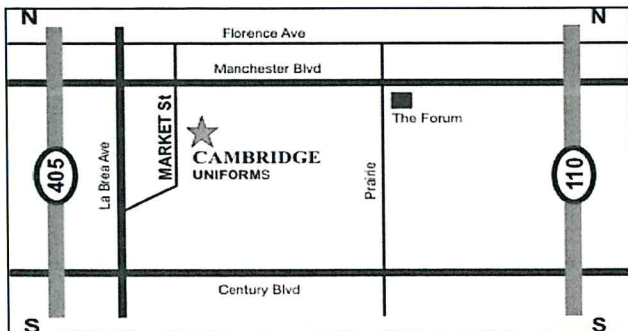

No American Express Accepted

Store Location: 220 S. Market St. Inglewood, CA 90301
Tel: 310-673-3131 (Corner of Manchester & Market St.)

Store Hours

Regular Hours

Mon ~ Sat 10am ~6:30pm

Sun 10am ~ 5pm

*Closed on most major Holidays

Travel Instructions

- ♣ **From North** - Go South on La Brea Ave. to Manchester Blvd. Turn Left on Manchester & Right on Market.
- ♣ **From South** - Go North on Hawthorne Blvd. (Hawthorne eventually becomes **La Brea**), then to La Brea Ave. keep straight and La brea will cross with market go straight and we will be on the Right side
- ♣ **From West** - Go East on Manchester Blvd. to Market St. Turn Right on Market St. and we are on Left-hand side
- ♣ **From East** - Go West on Manchester Blvd. to Market St. Turn Left on Market St. and we are on Left-